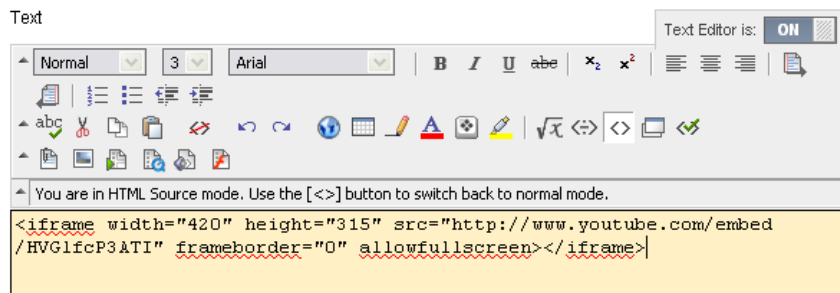

7) Paste the code you had copied from YouTube in the Text Editor.