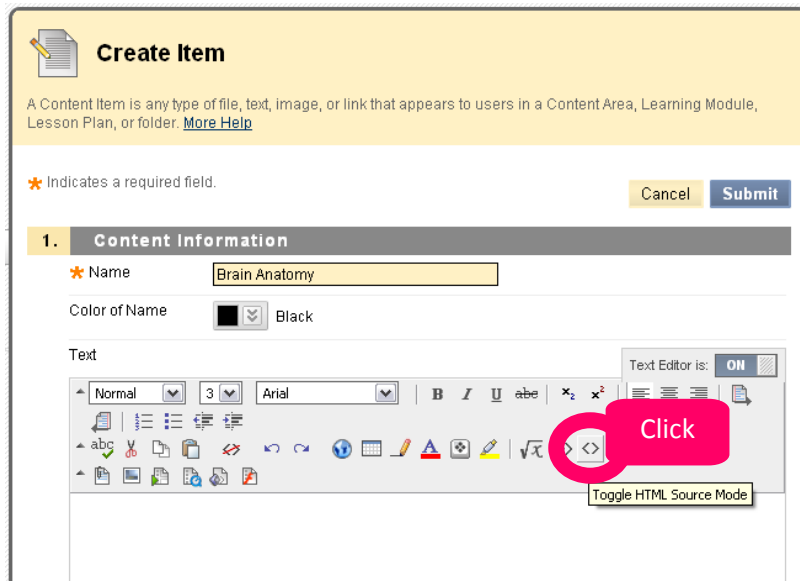

How to Embed a Youtube Video in Your Blackboard Course

For the following steps, please use a Firefox Web browser.

- 1) Go to Youtube and find a video that you want to use in your course.
- 2) When viewing the Youtube video, click the video's "Share Button" to view your sharing options. If the video has an "Embed" button, click it.

- 3) A small text-box containing the embed code for the video will appear. Completely Highlight the code with your mouse and copy this code.

- 4) Next, go to your Blackboard course. In the course, go to a content area, such as "Course Documents".

- 5) On the content area page, roll your mouse over the “Build Content” menu and select “Item”.

- 6) On the “Create Item” form that appears, give the item a name. Then, in the text editor, click the <> button to toggle into HTML Source Mode.