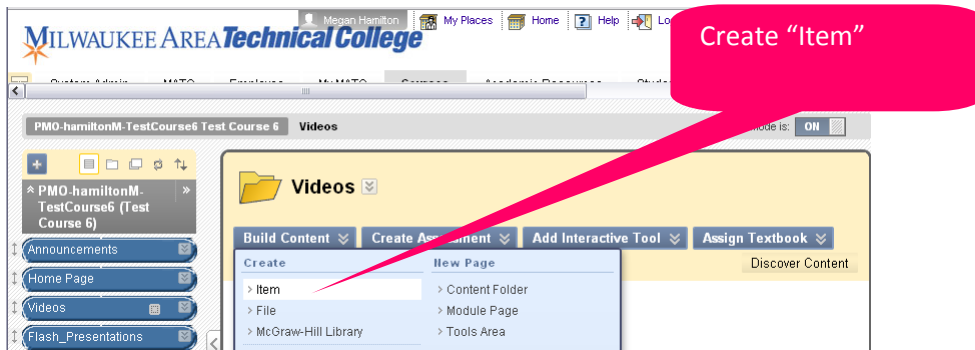

5) On the content area page, roll your mouse over the “Build Content” menu and select “Item”.