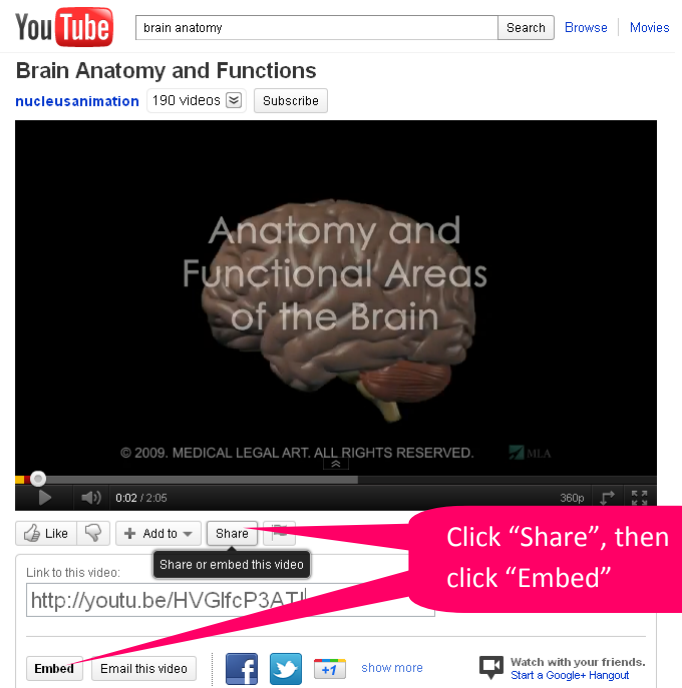

How to Embed a Youtube Video in Your Blackboard Course

For the following steps, please use a Firefox Web browser.

- 1) Go to Youtube and find a video that you want to use in your course.
- 2) When viewing the Youtube video, click the video's "Share Button" to view your sharing options. If the video has an "Embed" button, click it.

- 3) A small text-box containing the embed code for the video will appear. Completely Highlight the code with your mouse and copy this code.

- 4) Next, go to your Blackboard course. In the course, go to a content area, such as "Course Documents".

- 7) Paste the code you had copied from YouTube in the Text Editor.

- 8) Click Submit.

9) The video will now appear in its own player, embedded in your Blackboard course.

The screenshot displays the Blackboard course interface. On the left is a navigation sidebar with the course name 'PMO-hamiltonM-TestCourse6 (Test Course 6)' and various tool links like 'Announcements', 'Home Page', 'Videos', 'Flash Presentations', 'Faculty Information', and 'Tests'. Below these is a 'COURSE MANAGEMENT' section with a 'Control Panel' containing options like 'Content Collection', 'Course Tools', 'Evaluation', 'Grade Center', 'Users and Groups', 'Customization', 'Packages and Utilities', and 'Help'. A 'Quick Unenroll' button is also present.

The main content area is titled 'Videos' and features a toolbar with 'Build Content', 'Create Assessment', 'Add Interactive Tool', and 'Assign Textbook' buttons, along with a 'Discover Content' link. A video titled 'Brain Anatomy' is displayed in a player. The video content shows a 3D model of a human brain with different regions highlighted in various colors (red, yellow, green, blue, purple). A play button is centered over the brain model. Below the video, there is a copyright notice: '© 2009. MEDICAL LEGAL ART. ALL RIGHTS RESERVED.' and a small logo for 'MLA'.